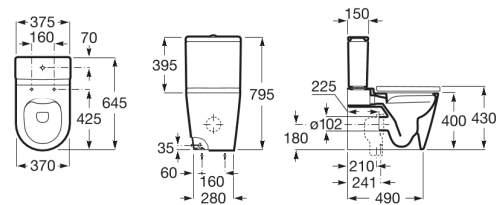

INSPIRA

Round - Back-to-wall close-coupled Roca Rimless® WC

DIMENSIONS

Length	375 mm
Width	645 mm
Height	795 mm

COLOURS AND FINISHES

TECHNICAL DRAWINGS

FEATURES

Back-to-wall close-coupled Roca Rimless® WC with dual outlet.
Includes fixing kit and draining elbow.

Back to wall

Elbow included

Fixing kit: Included

Flushing system: Washdown

Installation type: Floorstanding

Outlet type: Dual (vario)

Rim type: Closed

Shape: Round

Weight (Kg): 37

COMPATIBLE WITH

Dual flush 4.5/3L cistern
with bottom inlet for WC

341520..0

Round - Soft-closing WC
seat and cover

801522..B

Inspira

Inspira is a striking collection that blends innovative design with bold shapes and a timeless style. It features thin aluminum frames, Fineceramic® washbasins, and contemporary colours. The collection offers flexible options, including floating one-drawer units or traditional two-drawer units, with increased storage and functionality.